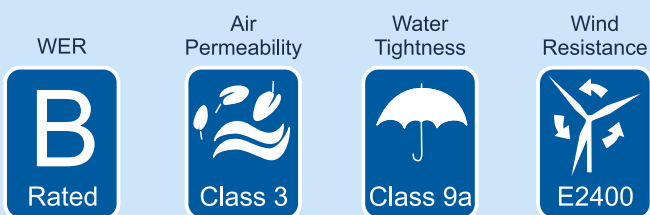

Key Features

- Range of conventional colours including: White, Black, Dark Grey, Dove Grey & Brown.
- Also available in any of over 200 single or dual RAL colours.
- 'Polyamide' thermally broken profiles for superior efficiency.
- Can be supplied unglazed or glazed for 28mm units.
- Internally beaded for extra security and ease of glazing.
- Clean flat appearance for a modern look.
- Exceeds current building regulations.
- Ideal for new build, replacement and refurbishment projects.
- Suitable for commercial or domestic projects.
- Direct fix and Equal leg frames available with the ability to put trickle vents into a head extension or deep frame.

Options

- Tilt before turn or tilt only options.
- Choice of 5 outerframes (including 2 deep outerframes).
- White, light grey or black gaskets available.
- Range of projection cills available to suit your build.
- Hardwood frames available if required.
- Available with colour matched quad trim.

Performance