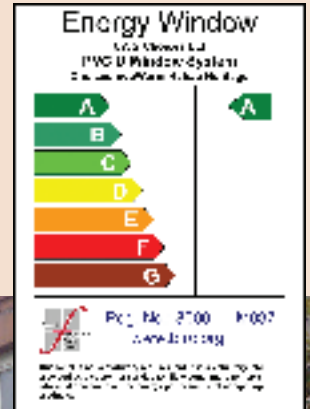

Premium Cam Catch

Available in White, Gold, Chrome and Satin

The REHAU 'Heritage' Vertical Sliding Window

Standard Specification:

- 137mm front to back profile
- Welded sashes
- 'A' Energy Rated
- 24mm Softcoat float glass sealed units
- Black swisspacer - Argon filled
- Internally sculptured beads
- Deep 'authentic' bottom rail - mechanically jointed
- Pre-tensioned maintenance free balances
- Sashes tilt inwards for cleaning
- White key locking cam locks
- White lift handles
- Single cam lock on windows up to 800mm wide
- Double cam locks on windows 801 or over
- Lowline glazing - silver grey gaskets
- Safe and secure
- Slim 42mm Sash to top Sash
- 54mm midrail sight lines
- Equal glass height
- Virtually maintenance free

Furniture Colour Options

White

Gold

Chrome

Satin

Colour Options

'Choices' Vertical Sliders are available in a range of timber or painted timber effects to both sides only

Smooth White

White Ash

Cream

Golden Oak

Rosewood

Close up of white reveal on cream foil

22 Oswald Road, Fetcham, Surrey, KT22 9TZ

Phone: 01372 802300
 Mobile: +44 (0)7776 154234
 Email: info@tpimprovements.co.uk

The *Choices* brand